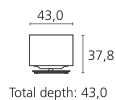

Miscellaneous:

- Weight (approx.) in kg: 28 kg

Technical specifications, delivery conditions, and other information are subject to change without notice.

Article number EAN

68208B00

4011880112871

Colour options

■ Aluminium Silver